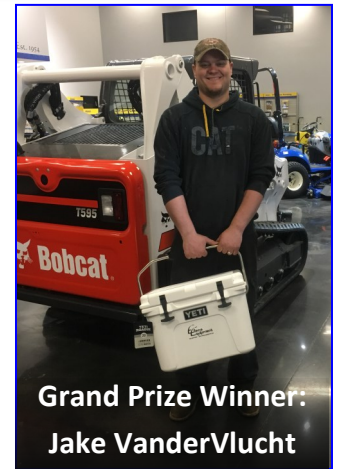

Thank you for attending our Customer Appreciation Week!

COLORING CONTEST WINNERS!

5297 W Stoney Corners Rd ~ McBain, MI

Mon-Fri: 8:00 - 5:00 ~ Sat: 8:00 - 12:00

231-825-2416 / 800-825-2401

www.ellensequipment.com