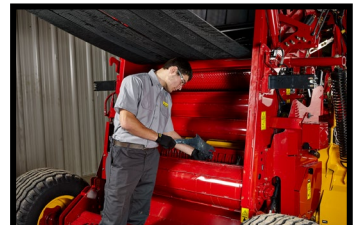

As we continue to grow we would like to **thank you** for your patience and understanding during this busy season while we have been searching for more assistance with service calls and scheduling.