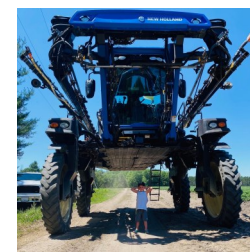

NEWS about Red White & Blue

Mahindra Bobcat.

2021 Photo Calendar Contest

Send us your photo(s) of equipment you've purchased from Ellens Equipment to be featured in our 2021 calendar contest and **you could win a $25 gift card** to redeem at Ellens Equipment! We'd love photos from all brands, equipment types, and would love to see photos that include you, your kiddos, pets or a great action shot - the more creative the better!

We've received some great submissions so far and are excited to see yours! You can submit your entry by posting it on our Ellens Equipment Facebook or Instagram pages, or emailing it to info@ellensequipment.com and we'll post it to our social media pages for you. **Deadline for entry is September 18th.**

Calendars will be ordered and available for **FREE** in November!

CONSTRUCTION HAS BEGUN!

Construction is underway at our McBain facility! As we continue to grow we've run out of offices! Our conference room on the lower level has been turned into two new sales offices. Our large storage room upstairs is being converted into a conference room and another office. We have transformed an open storage space into an enclosed office supply storage room.

Stay tuned to see the final results!