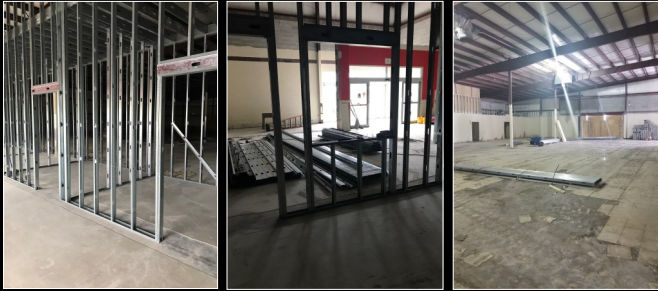

SERVICE UPDATES:

Training: Our technician, Ryan Emmons recently attended a Gerringhoff training for combine headers.

New Employee: Please join us in welcoming Cody Parks to our service team. Cody is an experience technician and will be working in our Ithaca store later in the year.

NEW STORE!

COMING SOON TO ITHACA

Demolition is complete and the walls are going up in Ithaca! Follow the transformation and get image descriptions on our Facebook page.

GET YOUR CAMERAS OUT!

We'll be doing another calendar contest this fall! Tag us on Facebook or Instagram as you're in the fields using your Ellens Equipment machinery for an easy and automatic entry into our calendar contest!