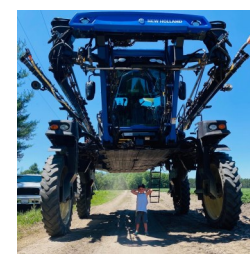

NEWS about Red White & Blue

Mahindra Bobcat.

Submit Your Photos by Sept. 18th!

The 2021 Calendar Contest deadline is fast approaching! Send us your photo(s) of equipment you've purchased from Ellens Equipment to be featured in our 2021 calendar contest and **you could win a $25 gift card** to redeem at Ellens Equipment! We'd love photos from all brands, equipment types, and would love to see photos that include you, your kiddos, pets or a great action shot - the more creative the better!

We've received some great submissions so far and are excited to see yours! You can submit your entry by posting it on our Ellens Equipment Facebook or Instagram pages, or emailing it to info@ellensequipment.com and we'll post it to our social media pages for you. Calendars will be available for free in November!

Deadline for entry is Friday, September 18th.