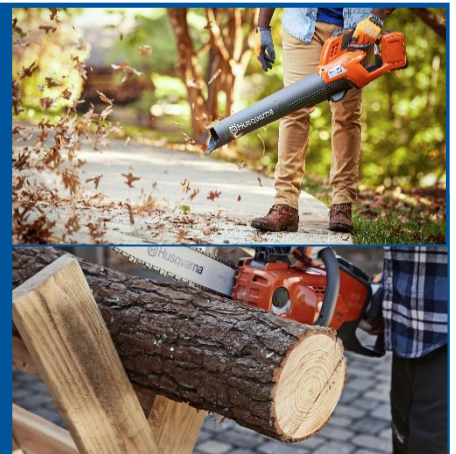

Grand Prizes!

Adults - Enter for your chance to win the Husqvarna battery-powered prize package of a 120I chainsaw, a 230IB handheld blower, and a 220IL trimmer!

Kids - Participate in our coloring contest to win Blue Bucks! Download our coloring page from our website or pick one up in store. Coloring contest winners will be announced Monday the 23rd through our Facebook page.